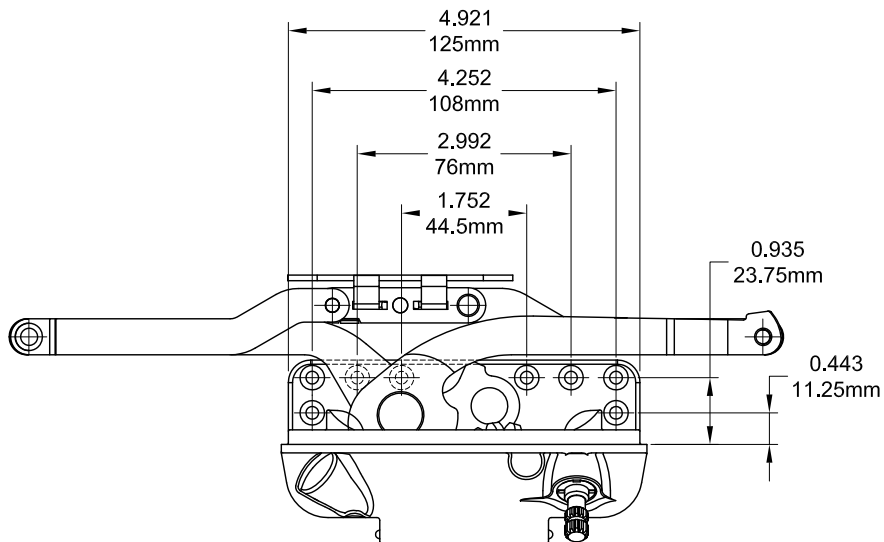

# Decore Awning Operator

Product Name	Part Number	"A"
12" Decore Awning Operator	132635-XC12R1	12 "
8" Decore Awning Operator	132635-XC08	8 "

Cover and Crank 132066R1

Sash Hook 19080R1

Sash Hook 19081R1