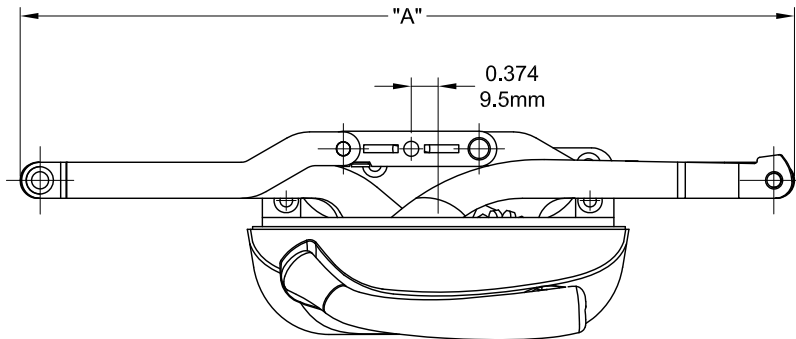

# Decore Awning Operator

Product Name	Part Number	"A"
12" Decore Awning Operator	132635-XC12R1	12 "
8" Decore Awning Operator	132635-XC08	8 "

Cover and Crank 132066R1

Sash Hook 19080R1

Sash Hook 19081R1