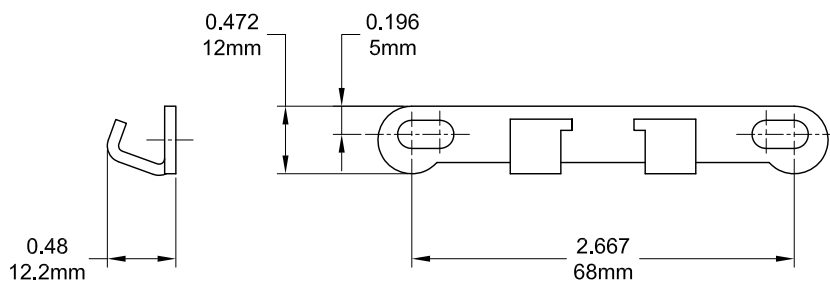

# Decore Awning Operator

Product Name	Part Number	"A"
12" Decore Awning Operator	132635-XC12R1	12 "
8" Decore Awning Operator	132635-XC08	8 "

Cover and Crank 132066R1

Sash Hook 19080R1

Sash Hook 19081R1