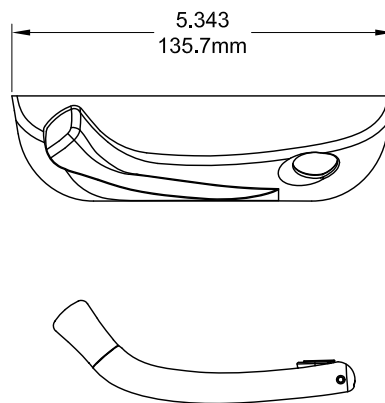

# Decore Awning Operator

Product Name	Part Number	"A"
12" Decore Awning Operator	132635-XC12R1	12 "
8" Decore Awning Operator	132635-XC08	8 "

Cover and Crank 132066R1

Sash Hook 19080R1

Sash Hook 19081R1